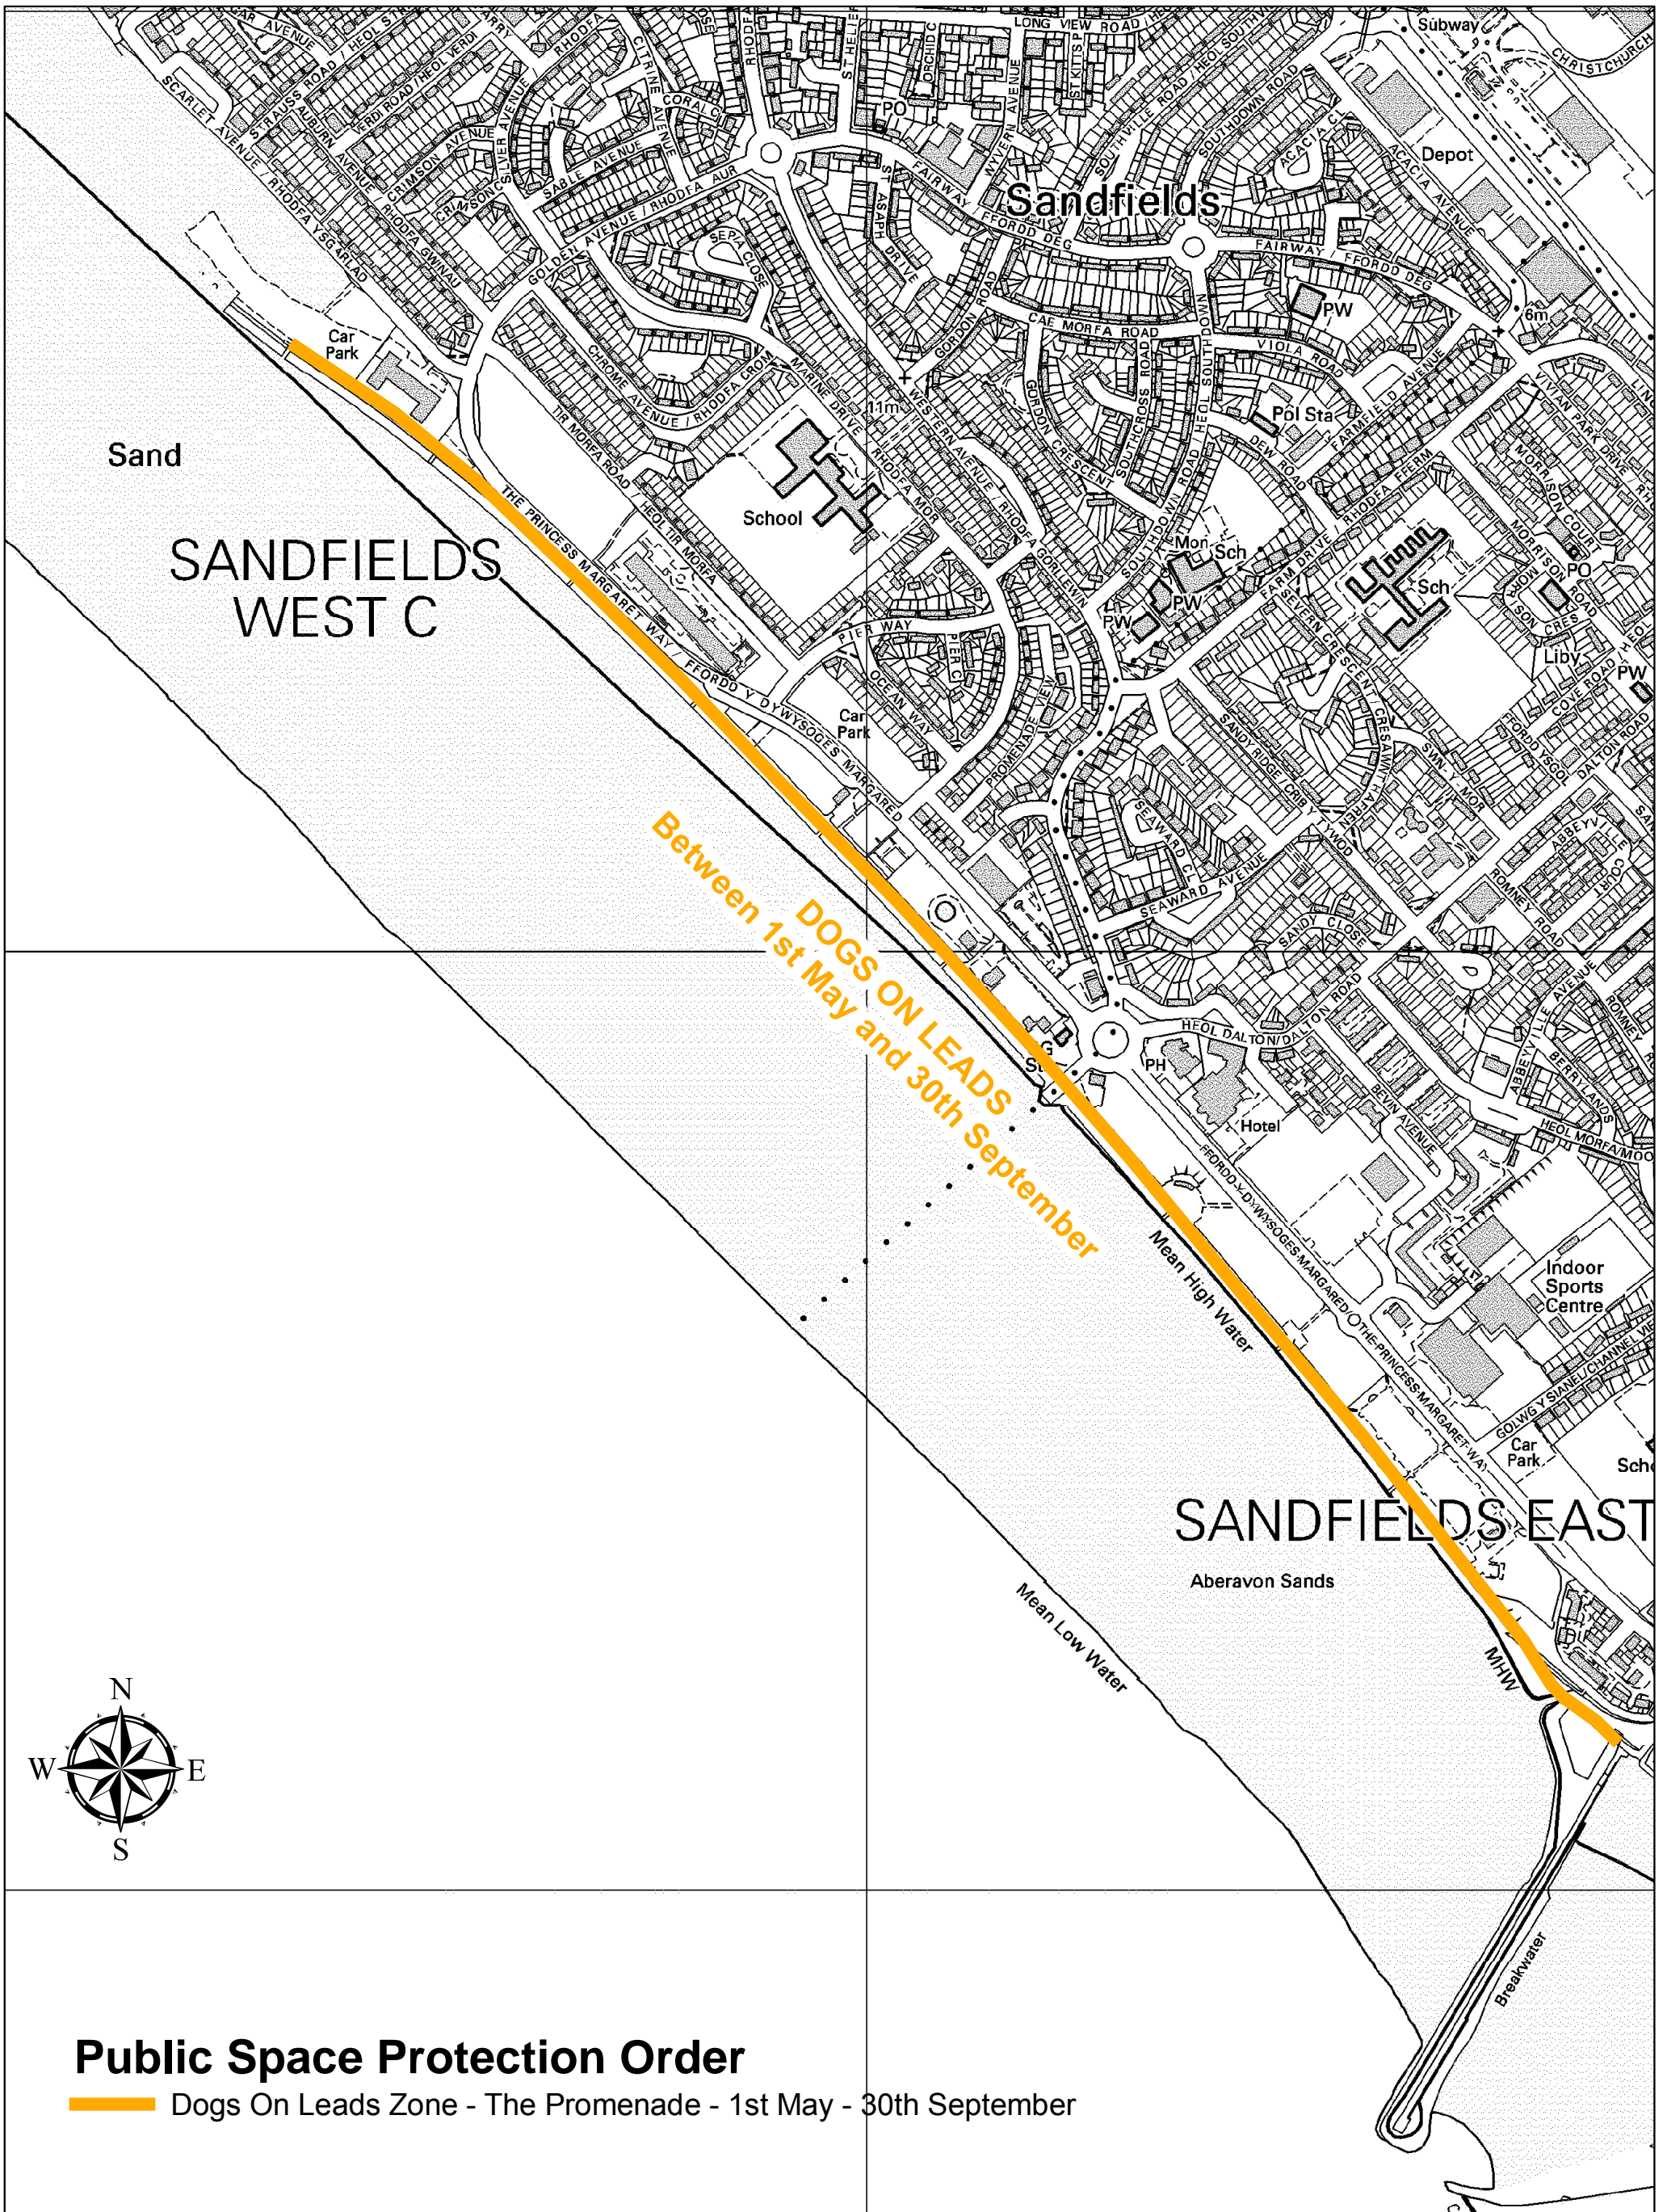

NEATH PORT TALBOT COUNTY BOROUGH COUNCIL

Aberavon Beach - Public Space Protection Order

Public Space Protection Order

 Dogs On Leads Zone - The Promenade - 1st May - 30th September